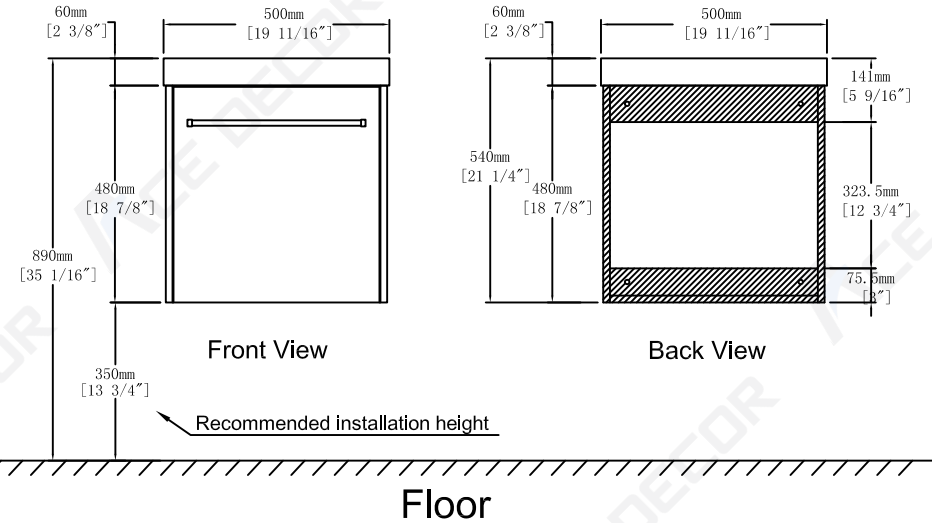

## Hardware

| NO. | Draw                       | QTY | NO. | Draw                     | QTY |
|-----|----------------------------|-----|-----|--------------------------|-----|
| A   | Screws Ø4x14mm             | 32  | H   | Bracket (19x19x35mm)     | 2   |
| B   | Two-in-one connector       | 17  | I   | Hinges (Internal hiding) | 2   |
| C   | Two-in-one connector       | 17  |     |                          |     |
| D   | Wood plug                  | 4   | J   | Handle                   | 1   |
| E   | Plastic anchor (Ø10mm)     | 4   | K   | Handle screws (M4 x18mm) | 2   |
| F   | Screws for fix on the wall | 4   | L   | Anti-collision gasket    | 2   |
| G   | Bracket (53x70x44mm)       | 2   | M   | Screwdriver              | 1   |

## Dimensions