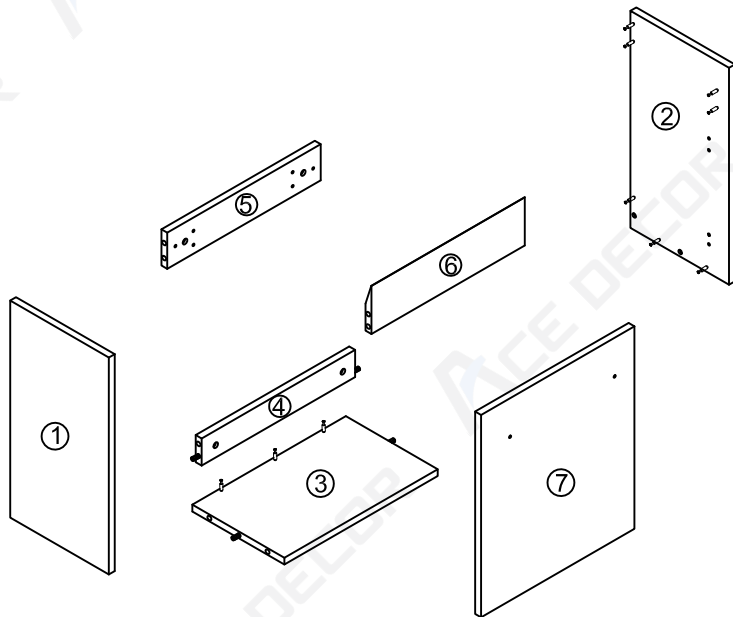

## Hardware

| NO. | Draw                       | QTY | NO. | Draw                     | QTY |
|-----|----------------------------|-----|-----|--------------------------|-----|
| A   | Screws Ø4x14mm             | 32  | H   | Bracket (19x19x35mm)     | 2   |
| B   | Two-in-one connector       | 17  | I   | Hinges (Internal hiding) | 2   |
| C   | Two-in-one connector       | 17  |     |                          |     |
| D   | Wood plug                  | 4   | J   | Handle                   | 1   |
| E   | Plastic anchor (Ø10mm)     | 4   | K   | Handle screws (M4 x18mm) | 2   |
| F   | Screws for fix on the wall | 4   | L   | Anti-collision gasket    | 2   |
| G   | Bracket (53x70x44mm)       | 2   | M   | Screwdriver              | 1   |

## Dimensions